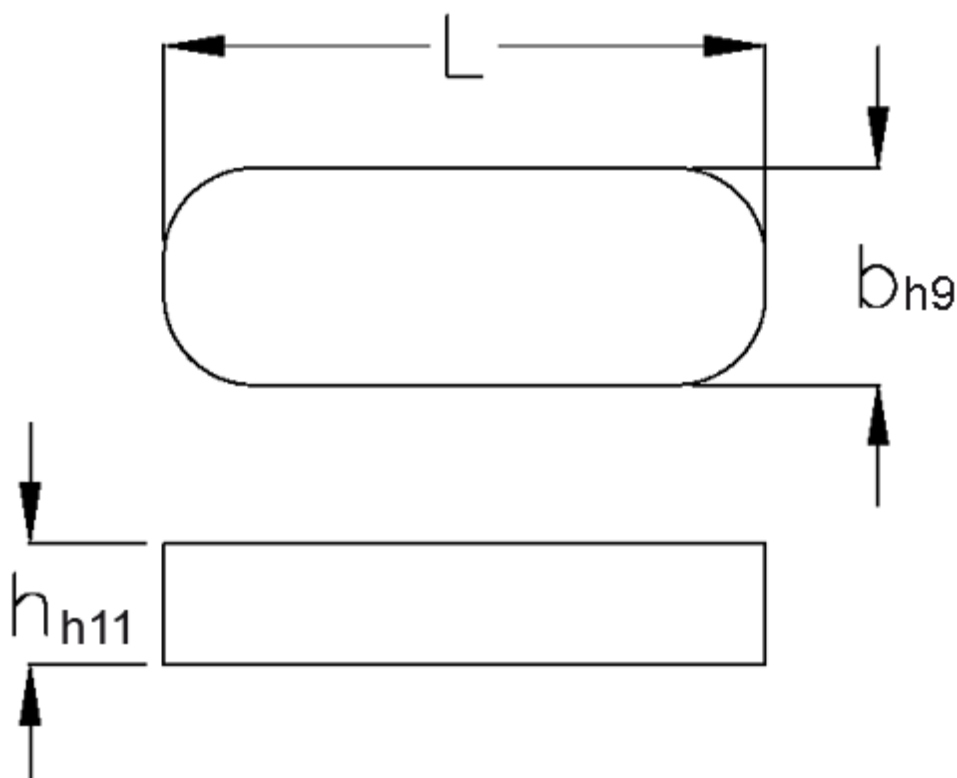

Article number: 090514680

Description: KLEE Feather keys A 14x6x80 DIN 6885

Measures

b	= 14
h	= 6
L	= 80.0
Tolerance b	= 0.043
Tolerance h	= 0.075
Tolerance L	= -0,3